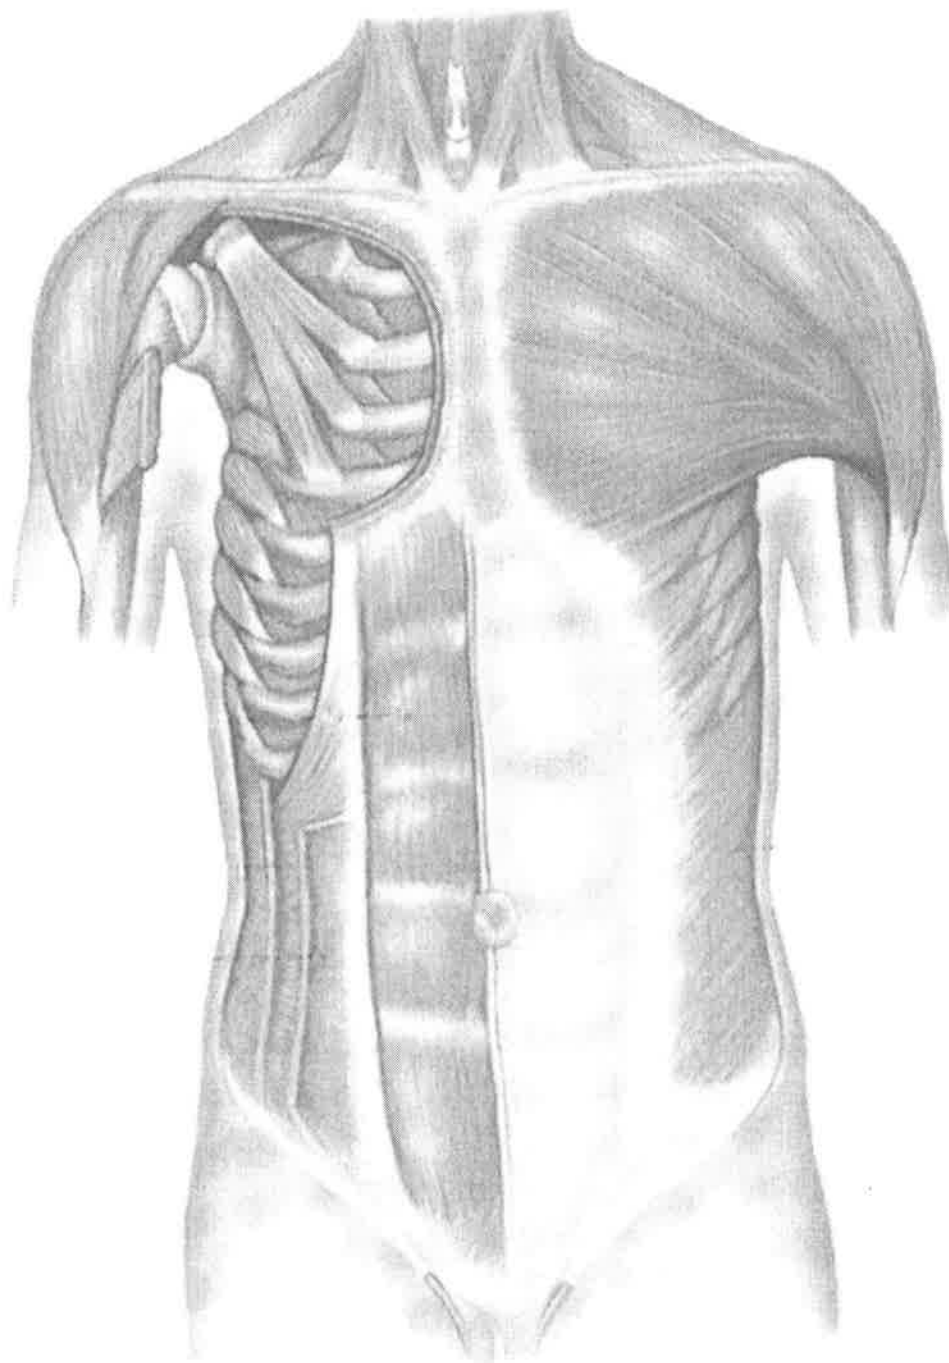

Muscles that Move the Pectoral Girdle and Arm

Label and Color the following:

- | | | |
|---|--|---|
| <input type="checkbox"/> Trapezius | <input type="checkbox"/> Teres major | <input type="checkbox"/> Infraspinatus |
| <input type="checkbox"/> Levator scapulae | <input type="checkbox"/> Teres minor | <input type="checkbox"/> Deltoid |
| <input type="checkbox"/> Rhomboid major | <input type="checkbox"/> Supraspinatus | <input type="checkbox"/> Latissimus dorsi |

Label and Color the following:

Serratus anterior

Pectoralis major

Pectoralis minor

Deltoid

Figure 21.1 Label the muscles of the posterior shoulder. Superficial muscles are illustrated on the left side and deep muscles on the right side.

Figure 21.2 Label the muscles of the anterior chest. Superficial muscles are illustrated on the left side and deep muscles on the right side.