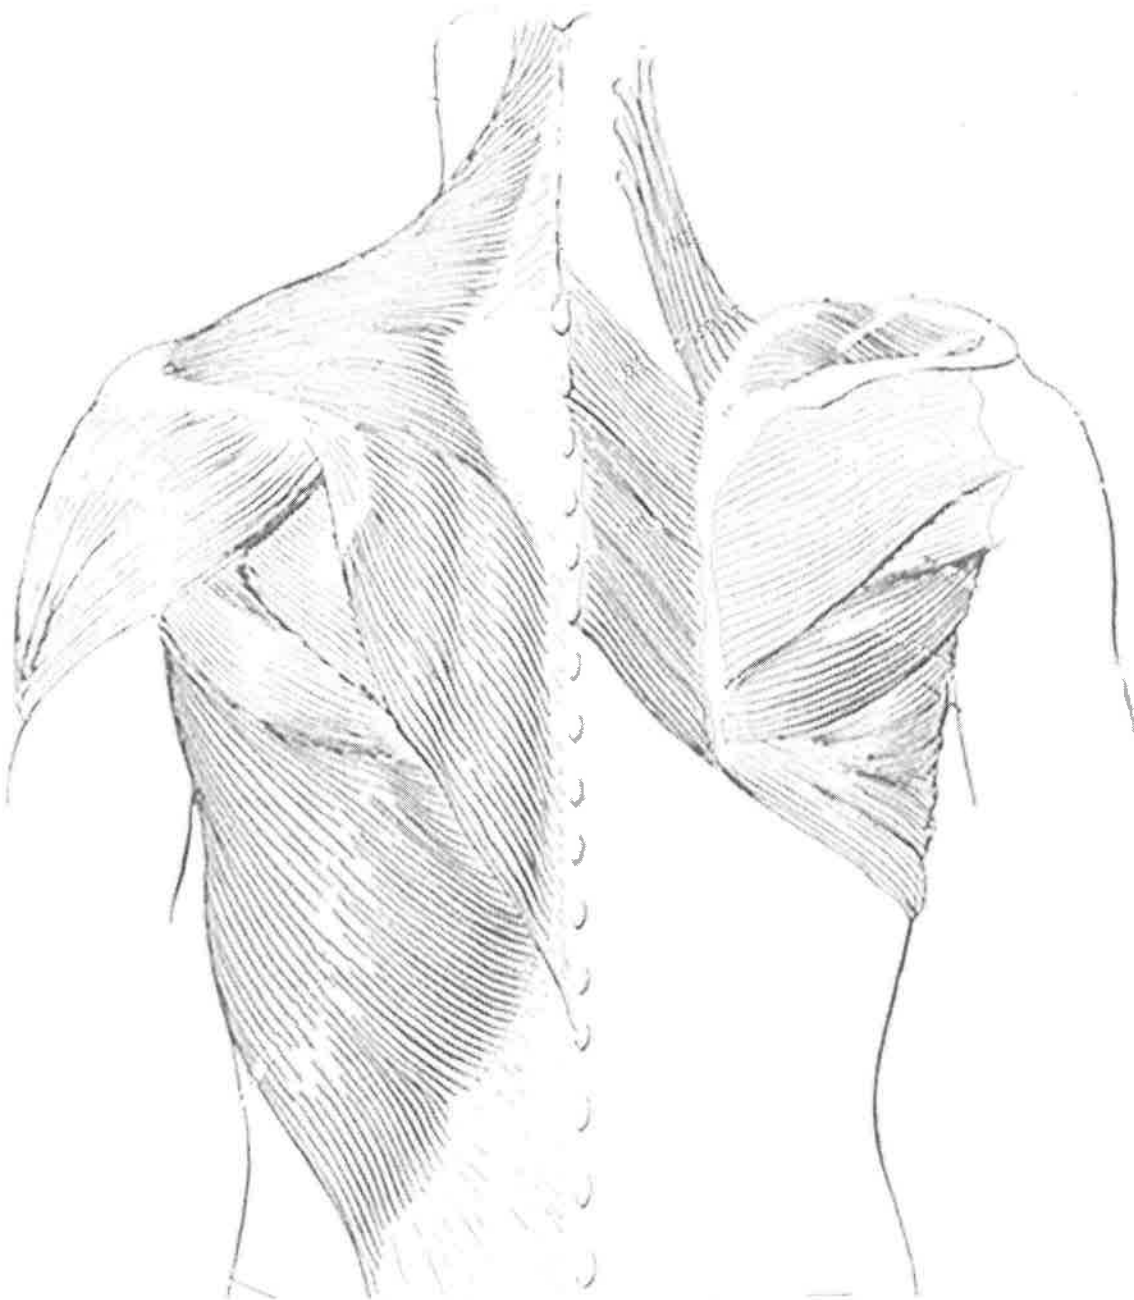

Muscles that Move the Pectoral Girdle and Arm

Label and Color the following:

- | | | |
|---|--|---|
| <input type="checkbox"/> Trapezius | <input type="checkbox"/> Teres major | <input type="checkbox"/> Infraspinatus |
| <input type="checkbox"/> Levator scapulae | <input type="checkbox"/> Teres minor | <input type="checkbox"/> Deltoid |
| <input type="checkbox"/> Rhomboid major | <input type="checkbox"/> Supraspinatus | <input type="checkbox"/> Latissimus dorsi |

Label and Color the following:

Serratus anterior

Pectoralis major

Pectoralis minor

Deltoid

Figure 21.1 Label the muscles of the posterior shoulder. Superficial muscles are illustrated on the left side and deep muscles on the right side.

Figure 21.2 Label the muscles of the anterior chest. Superficial muscles are illustrated on the left side and deep muscles on the right side.